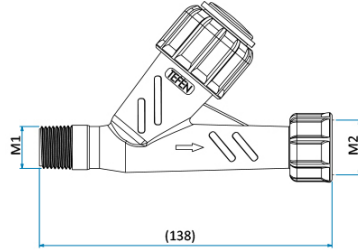

23444012122

Material	Reinforced Polypropylene
Color	Grey
Temperature Range	0° C up to +60° C (32° F up to +140° F)
Working Pressure	Up to 16 bar (232 psi)
Seal Material	EPDM
M1	3/4" BSPT Female
M2	3/4" BSPP Female